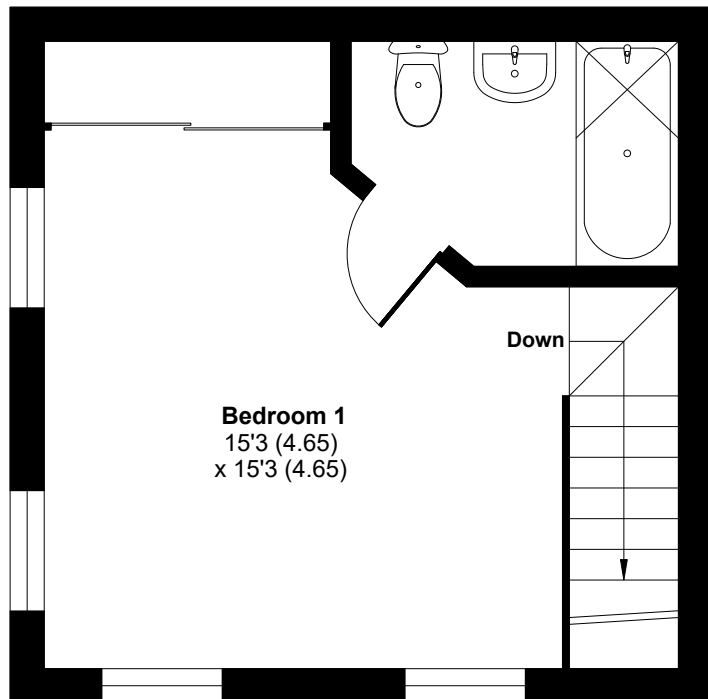

# Iris Crescent, Seacroft, Leeds, LS14

Approximate Area = 714 sq ft / 66.3 sq m

For identification only - Not to scale

**SECOND FLOOR**

**GROUND FLOOR**

**FIRST FLOOR**