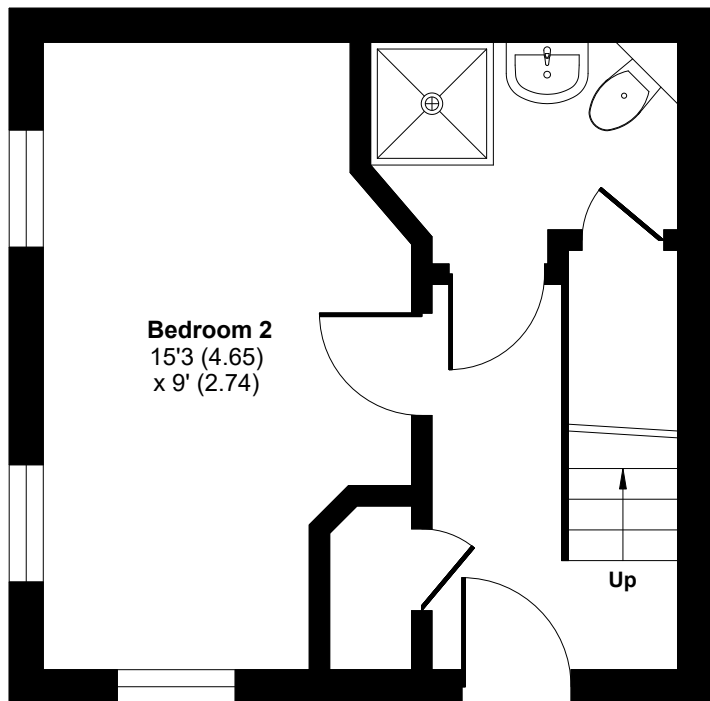

# Iris Crescent, Seacroft, Leeds, LS14

Approximate Area = 714 sq ft / 66.3 sq m

For identification only - Not to scale

**SECOND FLOOR**

**GROUND FLOOR**

**FIRST FLOOR**