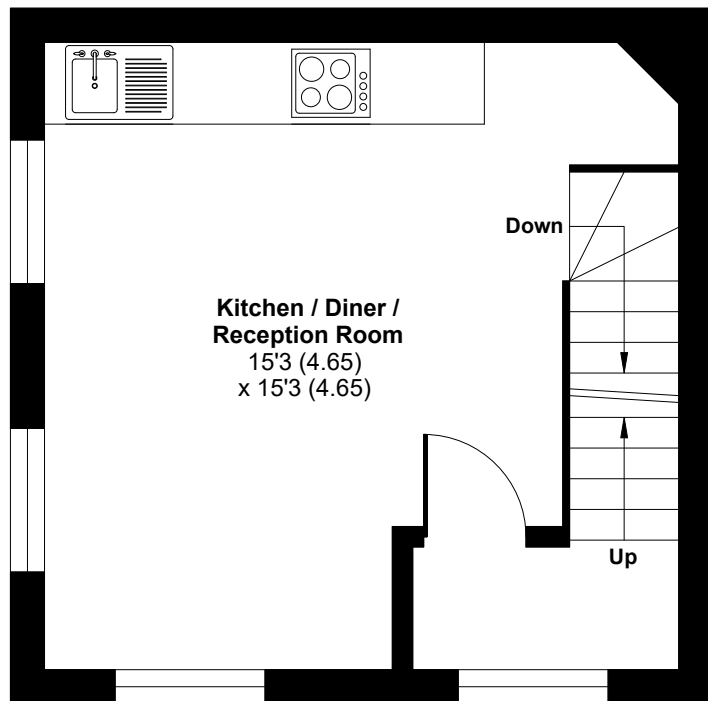

# Iris Crescent, Seacroft, Leeds, LS14

Approximate Area = 714 sq ft / 66.3 sq m

For identification only - Not to scale

**SECOND FLOOR**

**GROUND FLOOR**

**FIRST FLOOR**